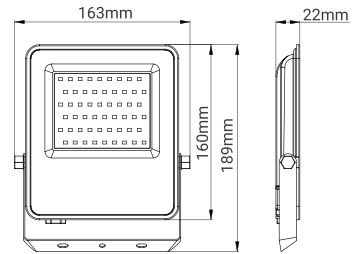

# E017EI VIVA

LED Floodlight with motion sensor

120° LIGHT FRONT VIEW

90° LIGHT FRONT VIEW

60° LIGHT FRONT VIEW

BACK VIEW

SWIVEL RANGE

## DIMENSIONAL LINE DRAWING

E017EI-20W

E017EI-30W

E017EI-50W

E017EI-70W

E017EI-100W

E017EI-150W

E017EI-200W

# PACKAGING

Name	Number, pcs.
Floodlight	1
Data sheet	1
Package (box)	1

Power	20W	30W	50W	100W	150W	200W
Product Dimension (mm)	113×137×22	135×163×22	163×189×22	226×260×24	266×305×25	302×345×27

• For environmental protection reasons, the products are designed to be low-carbon. From January 1, 2021, our company will no longer provide plastic bags for packaging by default, making a contribution to global low-carbon and environmental protection.