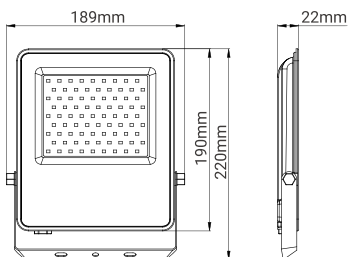

## DIMENSIONAL LINE DRAWING

E017EI-20W

E017EI-30W

E017EI-50W

E017EI-70W

E017EI-100W

E017EI-150W

E017EI-200W

## PHOTOMETRIC DATA

90°

120°

# PACKAGING

Name	Number, pcs.
Floodlight	1
Data sheet	1
Package (box)	1

Power	20W	30W	50W	100W	150W	200W
Product Dimension (mm)	113×137×22	135×163×22	163×189×22	226×260×24	266×305×25	302×345×27

• For environmental protection reasons, the products are designed to be low-carbon. From January 1, 2021, our company will no longer provide plastic bags for packaging by default, making a contribution to global low-carbon and environmental protection.