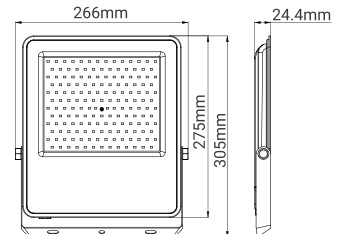

## DIMENSIONAL LINE DRAWING

E017EI-20W

E017EI-30W

E017EI-50W

E017EI-70W

E017EI-100W

E017EI-150W

E017EI-200W

## PHOTOMETRIC DATA

90°

120°

# PACKAGING

Name	Number, pcs.
Floodlight	1
Data sheet	1
Package (box)	1

Power	20W	30W	50W	100W	150W	200W
Product Dimension (mm)	113×137×22	135×163×22	163×189×22	226×260×24	266×305×25	302×345×27

• For environmental protection reasons, the products are designed to be low-carbon. From January 1, 2021, our company will no longer provide plastic bags for packaging by default, making a contribution to global low-carbon and environmental protection.