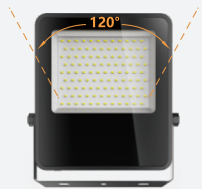

*OutWay*

**E017EI**

LED Floodlight

- Beam Angle 120°
- Die-casting Aluminum
- 120lm/w

**OUTWAY**  
**GROUP** Lighting

# E017EI VIVA

LED Floodlight with motion sensor

120° LIGHT FRONT VIEW

90° LIGHT FRONT VIEW

60° LIGHT FRONT VIEW

BACK VIEW

SWIVEL RANGE

# GENERAL INFORMATION

Power	20W	30W	50W	100W	150W	200W
LEDs Type & Qty	25pcs	36pcs	54pcs	108pcs	162pcs	216pcs
Luminous Flux (±10%)	2000lm	3000lm	5000lm	7000lm	15000lm	20000lm
Surge Protection	1KV	3KV				
Power cord	150cm HO5RN - F3G1.0mm <sup>2</sup> cable with an Australian - standard plug					
Efficacy (±10%)	120LM/W					
Correlated Color	6500K					
Color Rendering Index	Ra70 (Ra80 optional)					
Beam Angle	120°					
Power Supply	Drive DOB					
Frequency	50 / 60 Hz					
Input Voltage	220-240 VAC					
Range of Voltage Acceptable	180-265 VAC					
Power Factor	≥0.9					
Housing	Die casting aluminum					
Diffuser	Toughened glass					
Finish	Powder Coating					
Fixture Color	Black/Gray					
IP Rating	IP65					
IK Rating	IK06					
Insulation class	Class I					
Mounting Option	Fixed installation					
Operating Temperature	-40°C to + 50°C					
Life Time	>36000Hrs					
Warranty	3 Years					