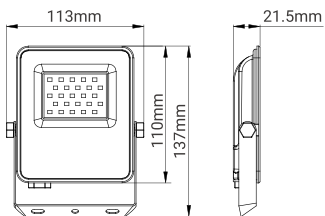

## DIMENSIONAL LINE DRAWING

E017EI-20W

E017EI-30W

E017EI-50W

E017EI-70W

E017EI-100W

E017EI-150W

E017EI-200W

## PHOTOMETRIC DATA

90°

120°

# PACKAGING

Name	Number, pcs.
Floodlight	1
Data sheet	1
Package (box)	1

Power	20W	30W	50W	100W	150W	200W
Product Dimension (mm)	113×137×22	135×163×22	163×189×22	226×260×24	266×305×25	302×345×27

• For environmental protection reasons, the products are designed to be low-carbon. From January 1, 2021, our company will no longer provide plastic bags for packaging by default, making a contribution to global low-carbon and environmental protection.