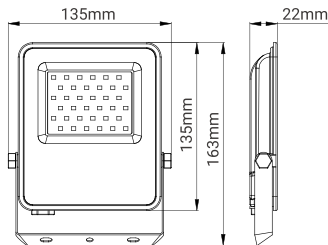

## DIMENSIONAL LINE DRAWING

E017EI-20W

E017EI-30W

E017EI-50W

E017EI-70W

E017EI-100W

E017EI-150W

E017EI-200W

# PACKAGING

Name	Number, pcs.
Floodlight	1
Data sheet	1
Package (box)	1

Power	20W	30W	50W	100W	150W	200W
Product Dimension (mm)	113×137×22	135×163×22	163×189×22	226×260×24	266×305×25	302×345×27

• For environmental protection reasons, the products are designed to be low-carbon. From January 1, 2021, our company will no longer provide plastic bags for packaging by default, making a contribution to global low-carbon and environmental protection.