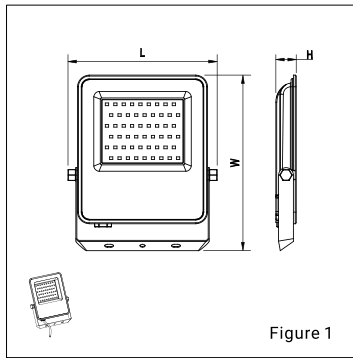

# PACKAGING

Name	Number, pcs.
Floodlight	1
Data sheet	1
Package (box)	1

Power	20W	30W	50W	100W	150W	200W
Product Dimension (mm)	113×137×22	135×163×22	163×189×22	226×260×24	266×305×25	302×345×27

• For environmental protection reasons, the products are designed to be low-carbon. From January 1, 2021, our company will no longer provide plastic bags for packaging by default, making a contribution to global low-carbon and environmental protection.

# MOUNTING

Figure 1

Figure 2

Figure 3

Figure 4