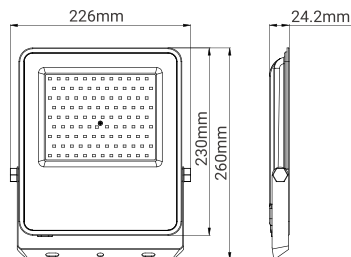

## DIMENSIONAL LINE DRAWING

E017EI-20W

E017EI-30W

E017EI-50W

E017EI-70W

E017EI-100W

E017EI-150W

E017EI-200W

## PHOTOMETRIC DATA

90°

120°

# PACKAGING

Name	Number, pcs.
Floodlight	1
Data sheet	1
Package (box)	1

Power	20W	30W	50W	100W	150W	200W
Product Dimension (mm)	113×137×22	135×163×22	163×189×22	226×260×24	266×305×25	302×345×27

• For environmental protection reasons, the products are designed to be low-carbon. From January 1, 2021, our company will no longer provide plastic bags for packaging by default, making a contribution to global low-carbon and environmental protection.