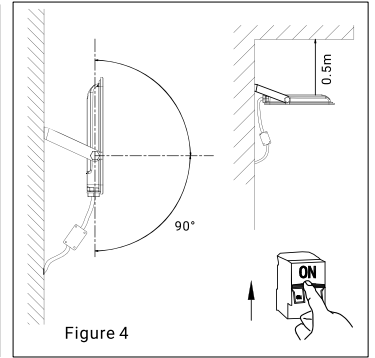

# PACKAGING

Name	Number, pcs.
Floodlight	1
Data sheet	1
Package (box)	1

Power	20W	30W	50W	100W	150W	200W
Product Dimension (mm)	113×137×22	135×163×22	163×189×22	226×260×24	266×305×25	302×345×27

• For environmental protection reasons, the products are designed to be low-carbon. From January 1, 2021, our company will no longer provide plastic bags for packaging by default, making a contribution to global low-carbon and environmental protection.

# MOUNTING

Figure 1

Figure 2

Figure 3

Figure 4